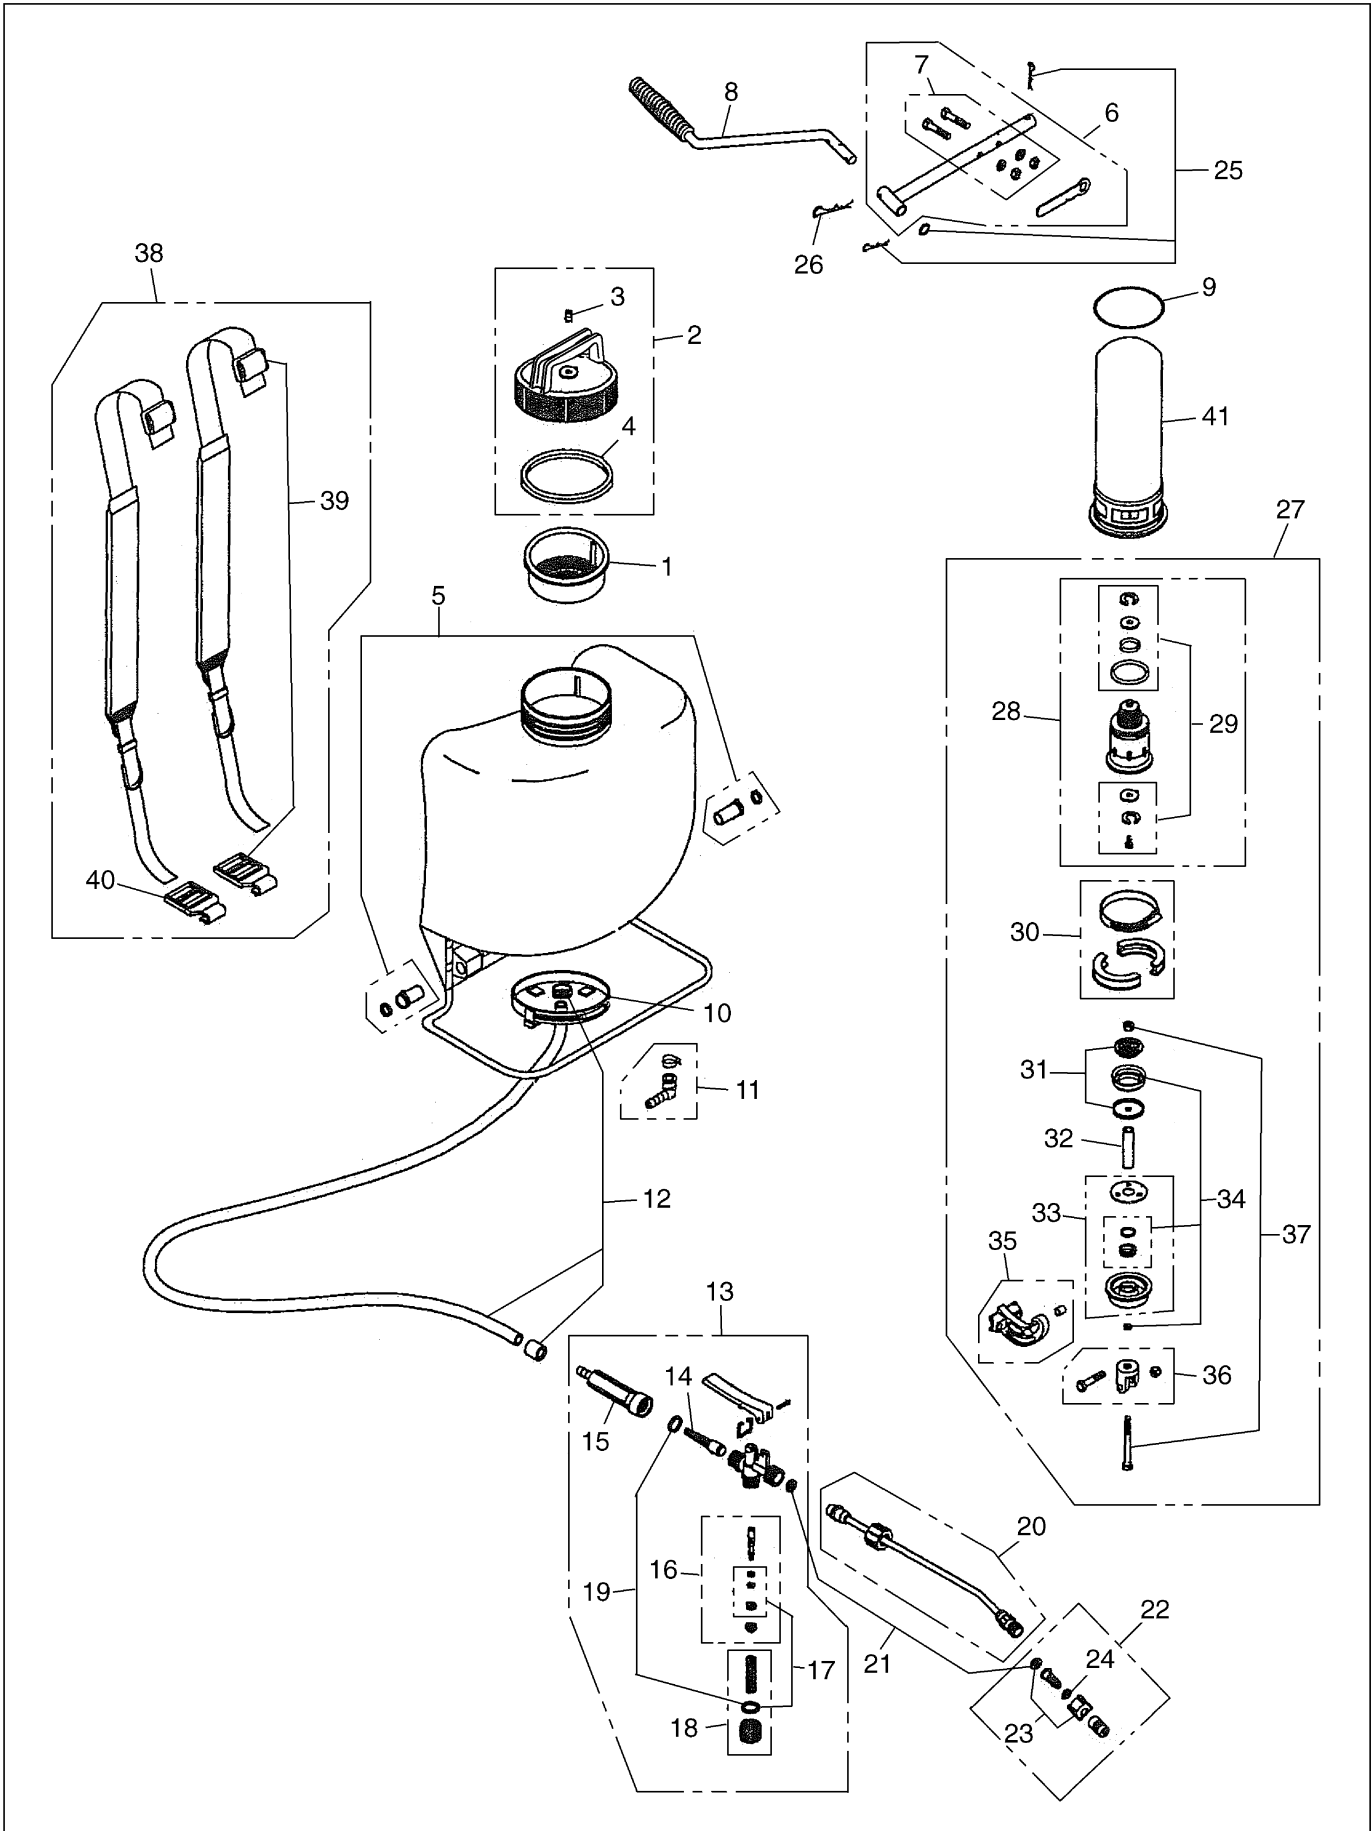

## 11. Parts List : BM40S

Key#	Part KIT Number	Description	Q'ty
1	RMKIT01AS	Tank strainer.	1
2	RMKIT527	Red tank Lid with integrated handle, duck valve & seal.	1
3	RMKIT528	• Duck valve for Lid.	1
4	RMKIT02A	• Seal for cap 6".	1
5	RMKIT04	Nylon bearings.	1
6	RMKIT05	Pump lever set.	1
7	RMKIT06	• Screw and nut set.	1
8	RMKIT07	Pump handle (fold-back type).	1
9	RMKIT10	Presseure tank O-ring.	1
10	RMKIT11	Retention clamp.	1
11	RMKIT16	90 degree fitting & clamp.	1
12	RMKIT17	Hose & 2 hose clamps	1
13	RMKIT18F	Complete spray pistol w/Built-In Filter & Grip.	1
14	RMKITFILT	• Filter for kit 18F.	1
15	RMKITGRIP	• Grip handle for kit 18F.	1
16	RMKIT19	• Spindle set.	1
17	RMKIT20	• Spindle O-ring set.	1
18	RMKIT21	• Plug set.	1
19	RMKIT367	• O-ring set	1
20	RMKIT22	Brass spray wand.	1
21	RMKIT392	Washer set for gun and nozzle.	1
22	RMKIT25	Adjustable brass nozzle w/nozzle holder.	1
23	RMKIT24	• Nozzie holder.	1
24	RMKIT26	• Spray tip O-ring Nitril.	1
25	RMKIT180	Locking pins-pump handle (small).	1
26	RMKIT181	Locking pin pump handle (large).	1
27	RMKIT250	Complete pump module.	1
28	RMKIT251	• Complete cylinder for sealed piston.	1
29	RMKIT12.1	•• O-ring & washer set for diaphragm and piston.	1
30	RMKIT252	• Halph moon Jaws and Clamps	1
31	RMKIT253	• Piston Holder and stainless plate	1
32	RMKIT254	• Brass hollow shaft.	1
33	RMKIT256	• Complete base & seals.	1
34	RMKIT255	• Viton piston and seals.	1
35	RMKIT257	• Nylon crank & brass bushing.	1
36	RMKIT258	• Lever Holding Saddle w/bolt and nut	1
37	RMKIT259	• Bolt & nut piston holder.	1
38	RMKIT284	Heavy duty Padded, adjustable shoulder straps.	1
39	RMKIT31	• Belt Hook & Buckle	2
40	RMKIT283	•• Belt hook.	2
41	RMKIT510	Special solvent resistant pressure chamber.	1