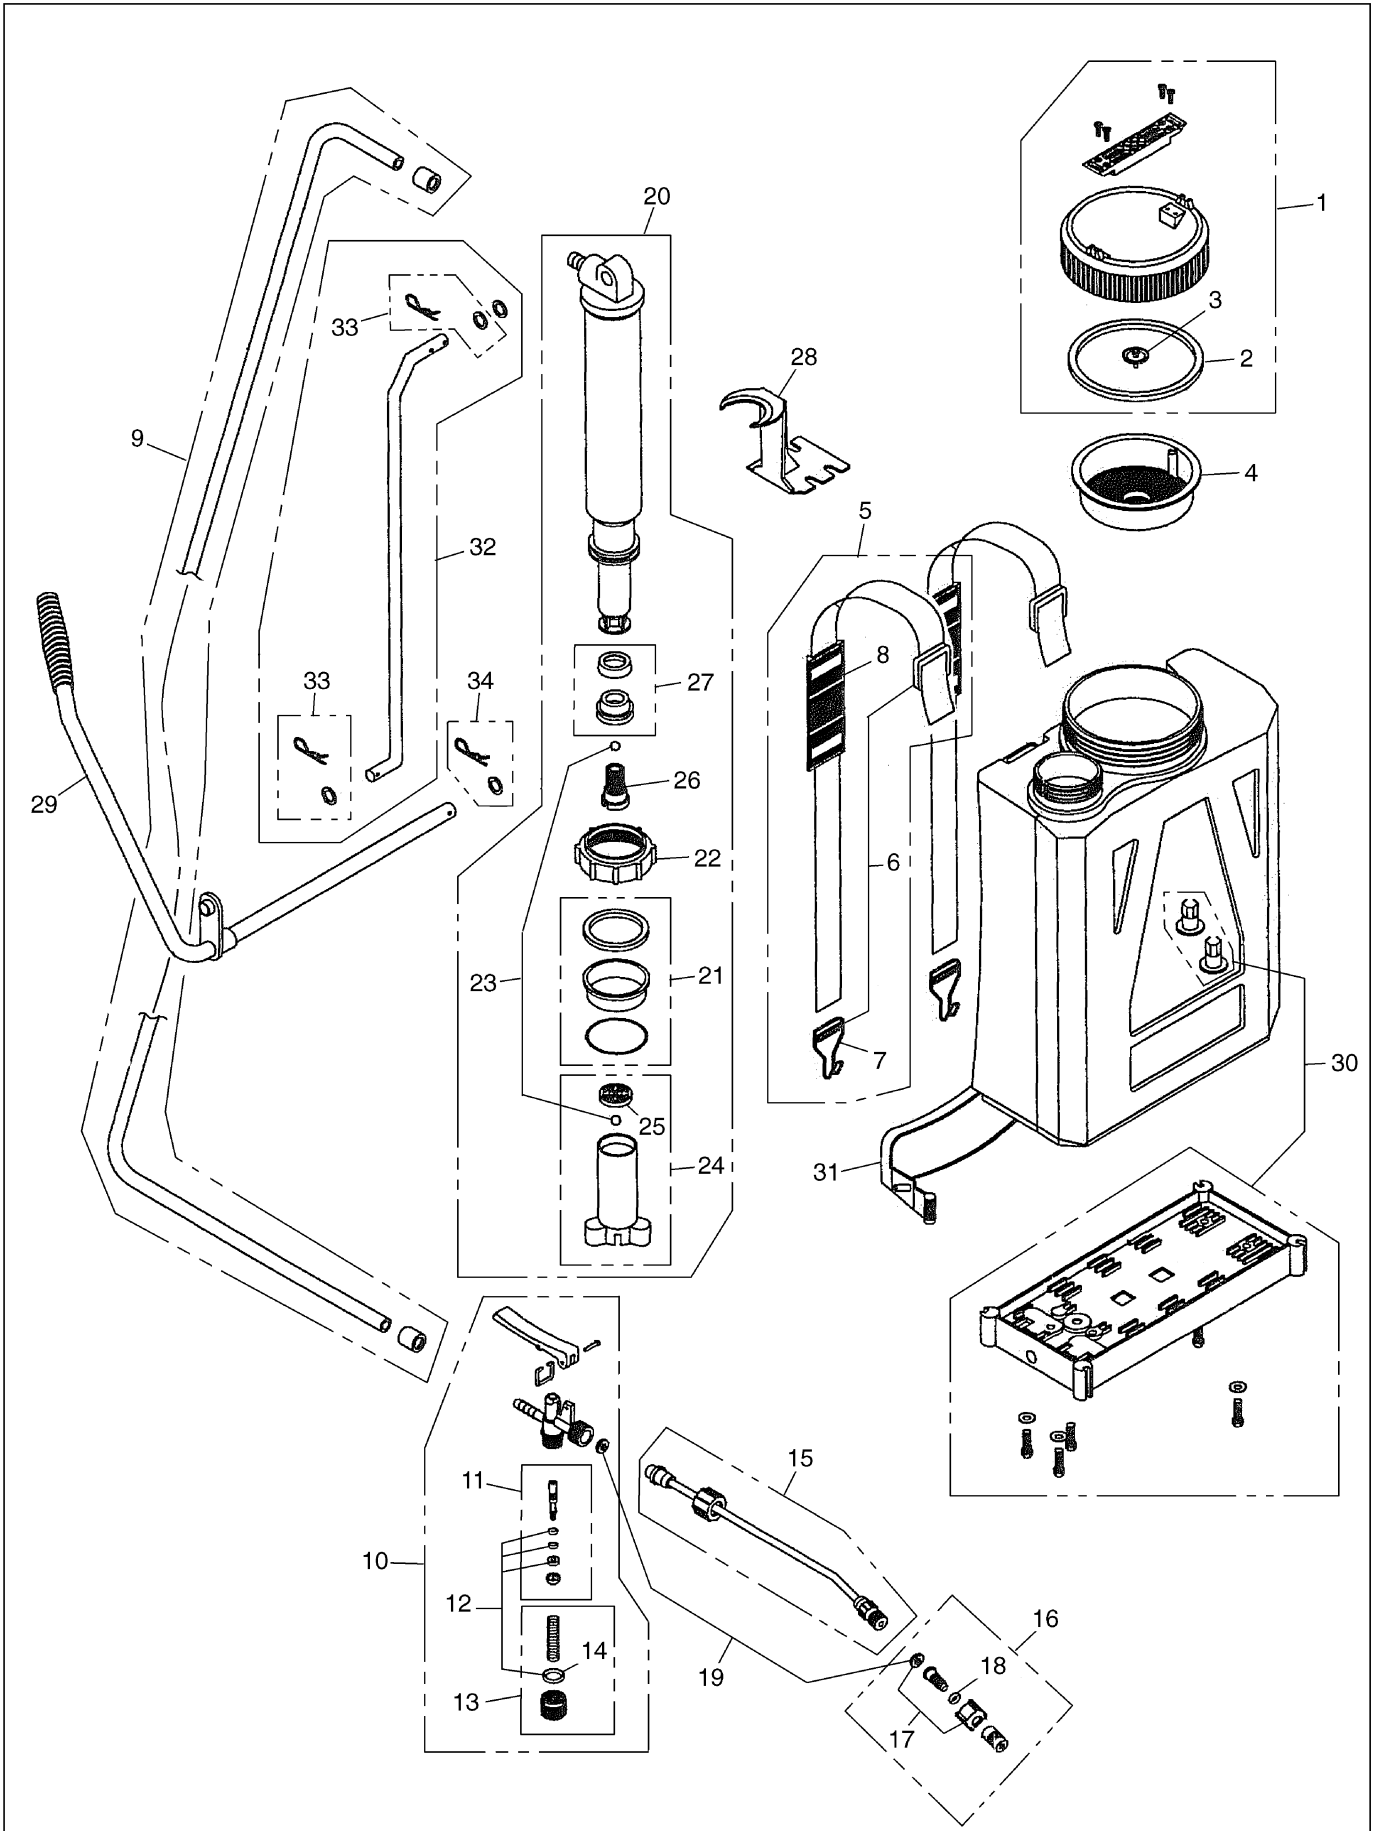

11. Parts List : BM46I

11. Parts List : BM46I

Key#	Part KIT Number	Description	Q'ty
1	RMKIT0571	Red cap with handle and check valve.	1
2	RMKIT02A	• Seal.	1
3	RMKIT02CH	• Check valve for cap.	1
4	RMKIT01AS	Strainer with venting hole.	1
5	RMKIT15	Shoulder strap assembly.	2
6	RMKIT31	• Belt hook & buckle.	2
7	RMKIT283	•• Belt hook	2
8	RMKIT36	• Shoulder pads. (2 Pads)	1
9	RMKIT17	Hose & 2 Hose Clamps	1
10	RMKIT18	Complete spray pistol.	1
11	RMKIT19	• Spindle set.	1
12	RMKIT20	• Spindle O-ring set.	1
13	RMKIT21	• Plug set.	1
14	RMKIT367	•• O-ring for plug.	1
15	RMKIT22	Brass spray wand 20".	1
16	RMKIT25	Spray tip set.	1
17	RMKIT24	• Nozzle holder.	1
18	RMKIT26	• Spray tip O-ring.	1
19	RMKIT392	Washer set for gun and nozzle.	1
20	RMKIT140	Complete pump assembly.	1
21	RMKIT146	• Nylon guide fabric seal & O-ring.	1
22	RMKIT147	• Pump unit threaded holder.	1
23	RMKIT182	• Plastic ball.	1
24	RMKIT299	• Complete cylinder.	1
25	RMKIT297	•• Plastic grate for cylinder.	1
26	RMKIT141	• Piston holder.	1
27	RMKIT142	• 2 lip piston cup & plastic cap.	1
28	RMKIT145	Agitator.	1
29	RMKIT0568	Red metal pump handle with plastic grip.	1
30	RMKIT0569	Red complete base assembly.	1
31	RMKIT150	Hip support.	1
32	RMKIT0570	Red metal pump lever with locking pin.	1
33	RMKIT180	• Locking pin (small) & washer for pump handle.	2
34	RMKIT181	Locking pin-pump handle (large).	1