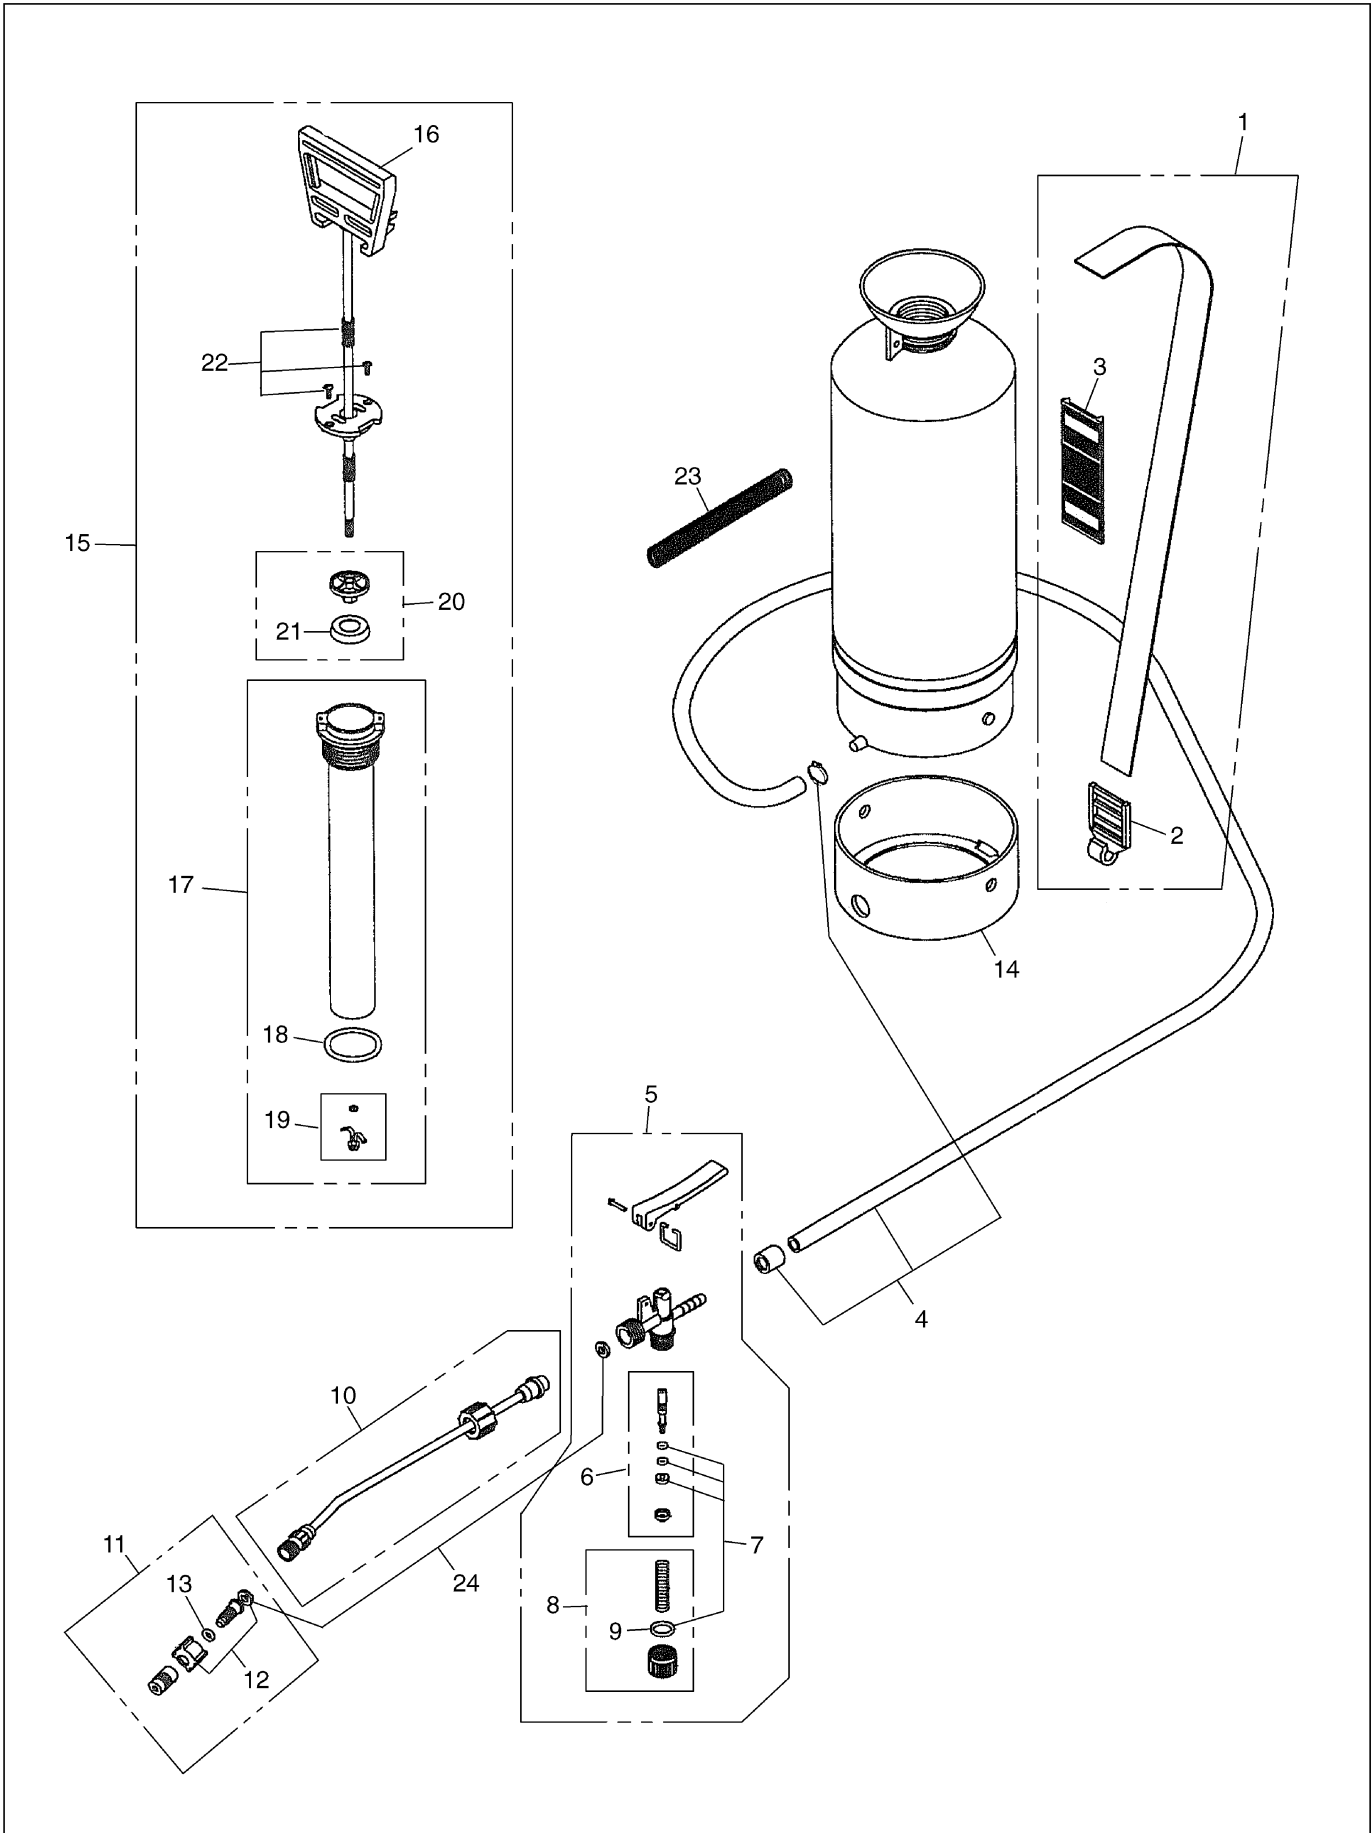

11. Parts List : HM20

11. Parts List : HM20

Key#	Part KIT Number	Description	Q'ty
1	RMKIT15	Belt and clip.	1
2	RMKIT283	• Belt hook.	2
3	RMKIT36	• Shoulder pad.	1
4	RMKIT17	Hose & 2 hose clamps.	1
5	RMKIT18	Complete spray pistol.	1
6	RMKIT19	• Spindle set.	1
7	RMKIT20	• Spindle O-ring set.	1
8	RMKIT21	• Plug set.	1
9	RMKIT367	•• O-ring for plug.	1
10	RMKIT22	Brass spray wand 20".	1
11	RMKIT25	Spray tip set.	1
12	RMKIT24	• Nozzle holder.	1
13	RMKIT26	• Spray tip O'ring Nytril.	1
14	RMKIT524	Red base for compression sprayer.	1
15	RMKIT0567	Complete pump module.	1
16	RMKIT0566	• Recl pump handle.	1
17	RMKIT54.2	• Pump tube.	1
18	RMKIT55	•• Large pump O'ring.	1
19	RMKIT56	•• Check valve "antenna" & O'ring.	1
20	RMKIT59	• Pump plunger ass'y set.	1
21	RMKIT57	•• Pump plunger.	1
22	RMKIT60	• Pump top screw set.	1
23	RMKIT279	Hose spring for compression sprayer.	1
24	RMKIT392	Washer set for gun and nozzle.	1